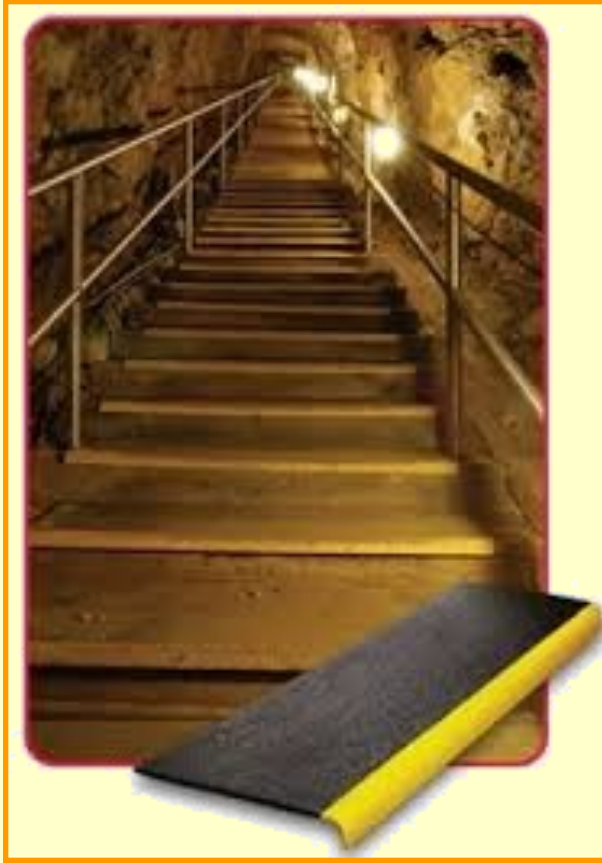

Stair Tread Covers

DURATREAD™ molded fiberglass stair tread covers

DURATREAD™ provides an easy, cost-effective way to increase the safety of stairways. The covers feature a gridded surface and are intended for installation over concrete, metal or wood steps and also for over fiberglass stair treads.

DURATREAD™ stair tread covers are ideal for use in any area where frequent use or exposure to slippery environments increases the risk of accidents. The ADA compliant covers feature a durable gridded surface and a highly visible nosing to ensure years of safe, maintenance-free service.